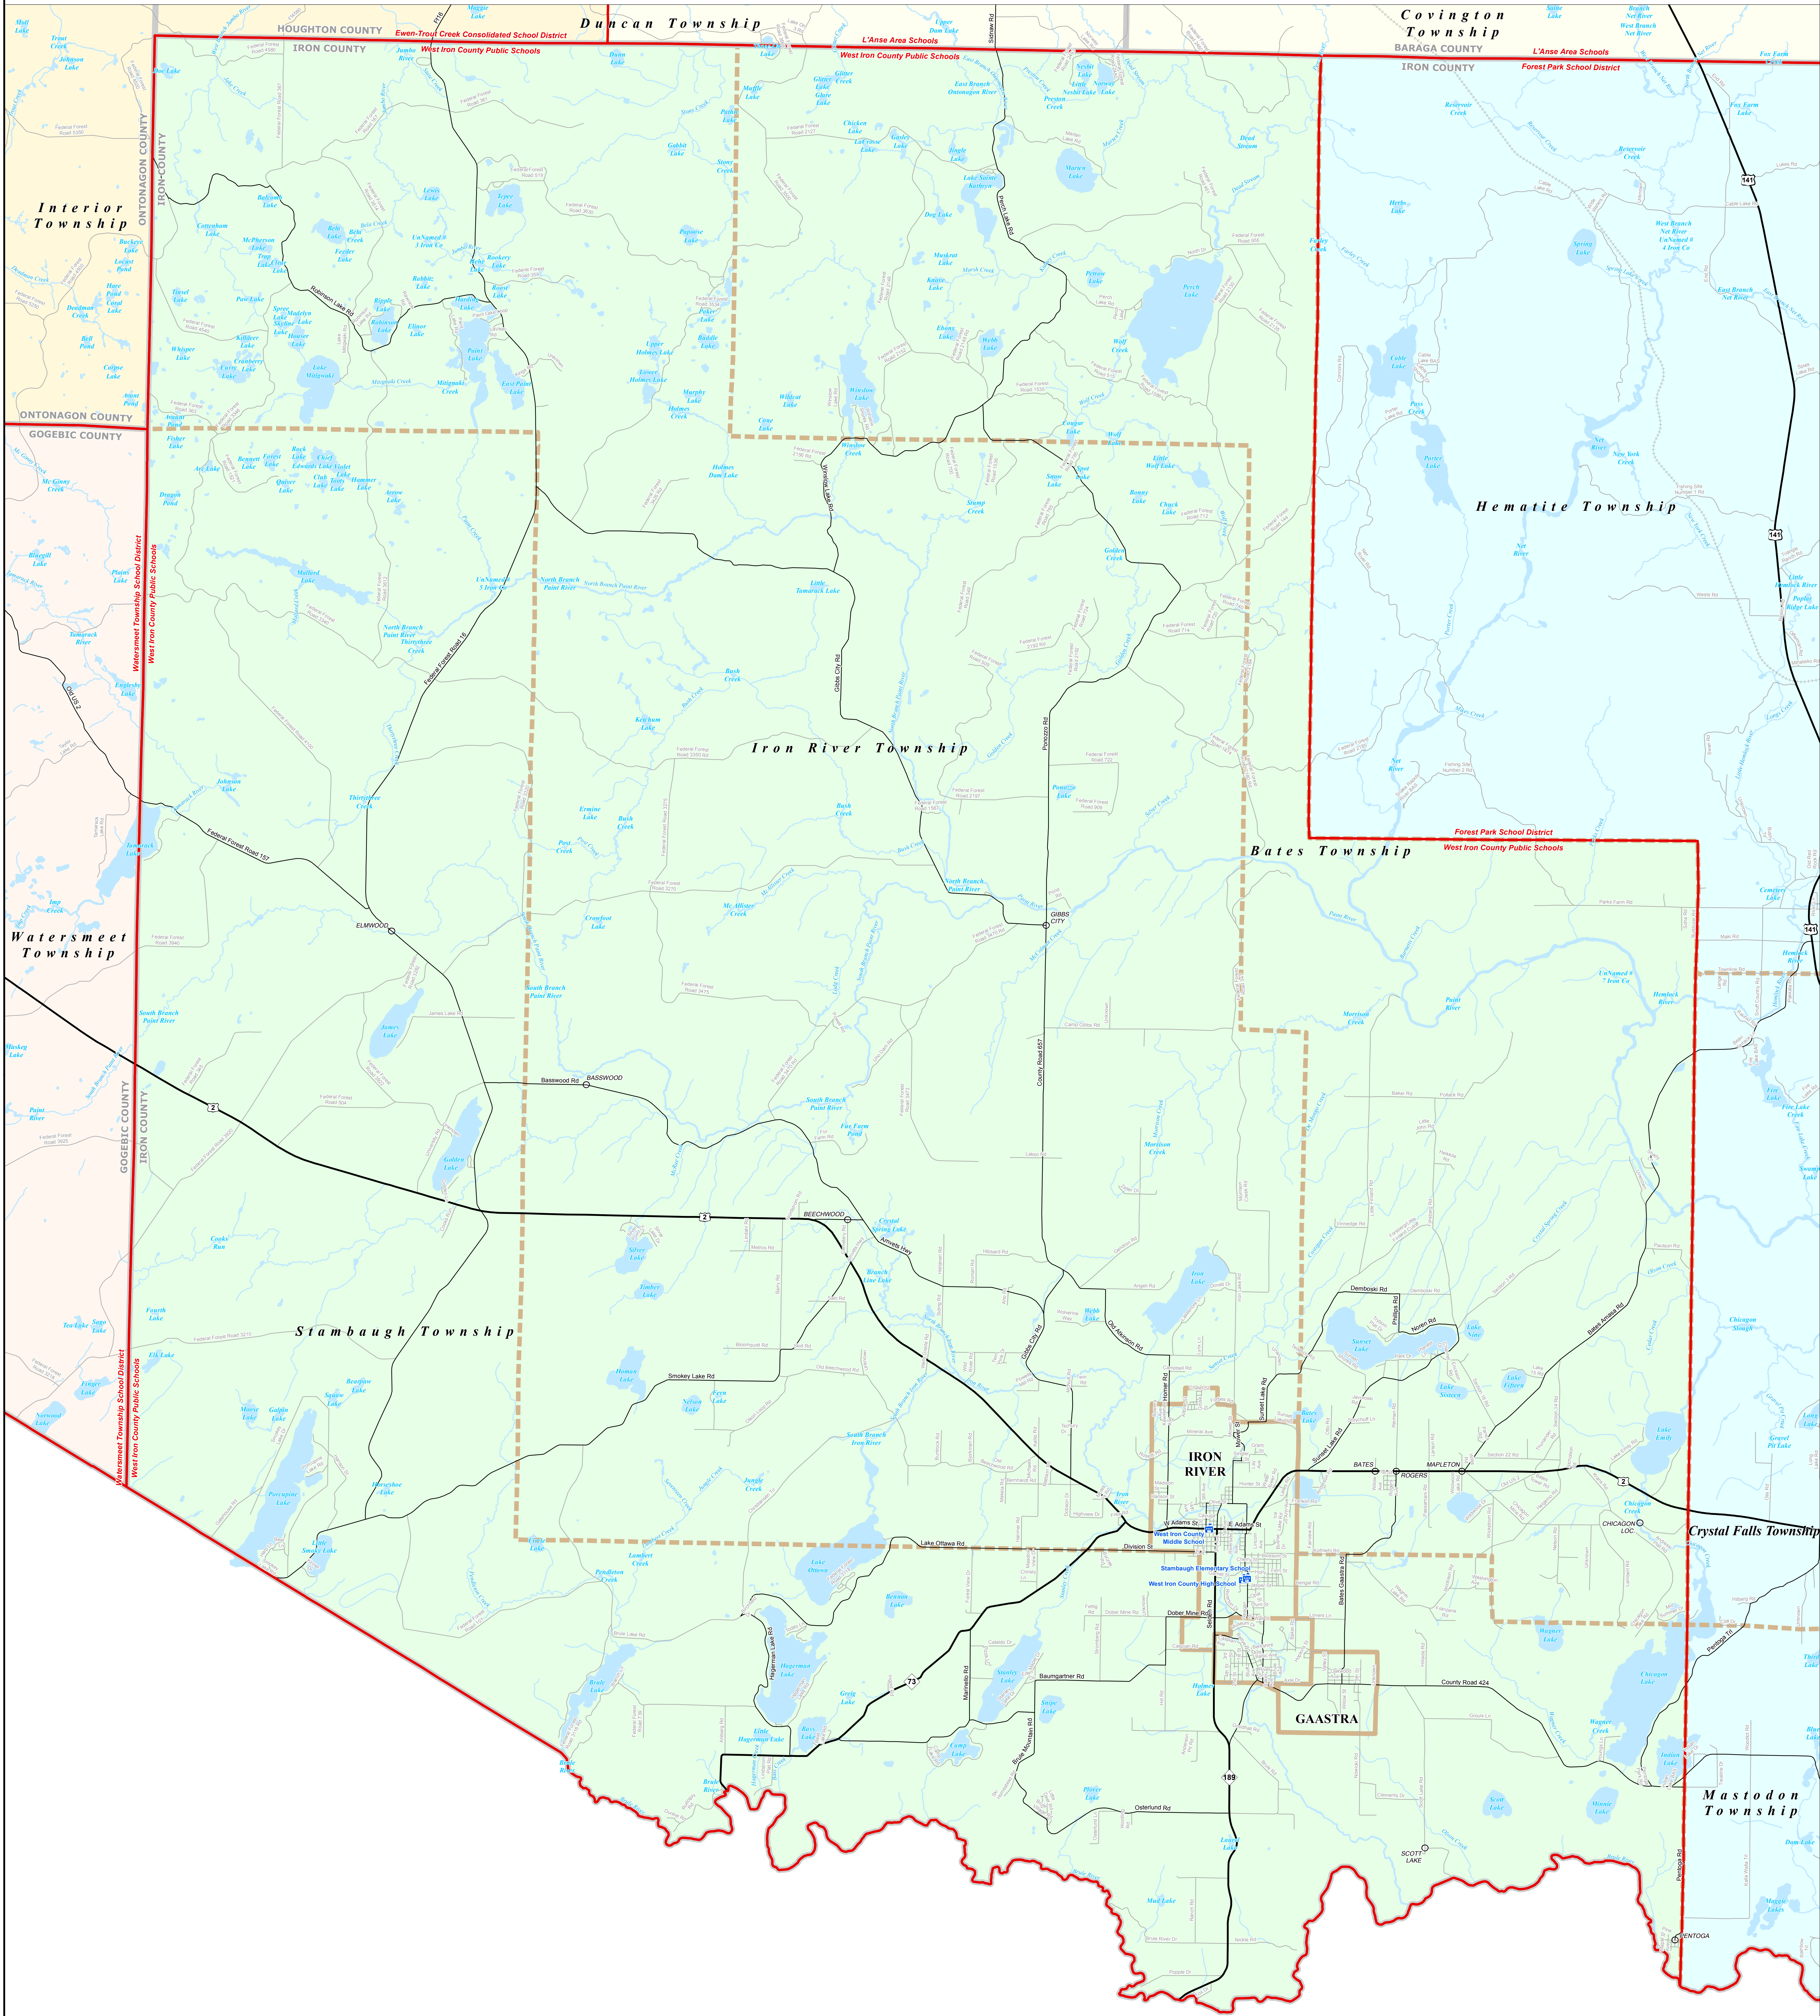

WEST IRON COUNTY PUBLIC SCHOOLS

Dickinson-Iron ISD

0 0.250.5 1 Miles

*Note: Non K-12 School Districts identified with Asterisk (*) in Name

11/14/13

Legend	
FMI Colors Vary	School District
County	School
City	Freeway
Township	Highway
Village	Primary Road
Census Designated Place	Local Road
Railroad	Water Feature
River, Stream, or Drain	

Source: Michigan Geographic Framework, v13a